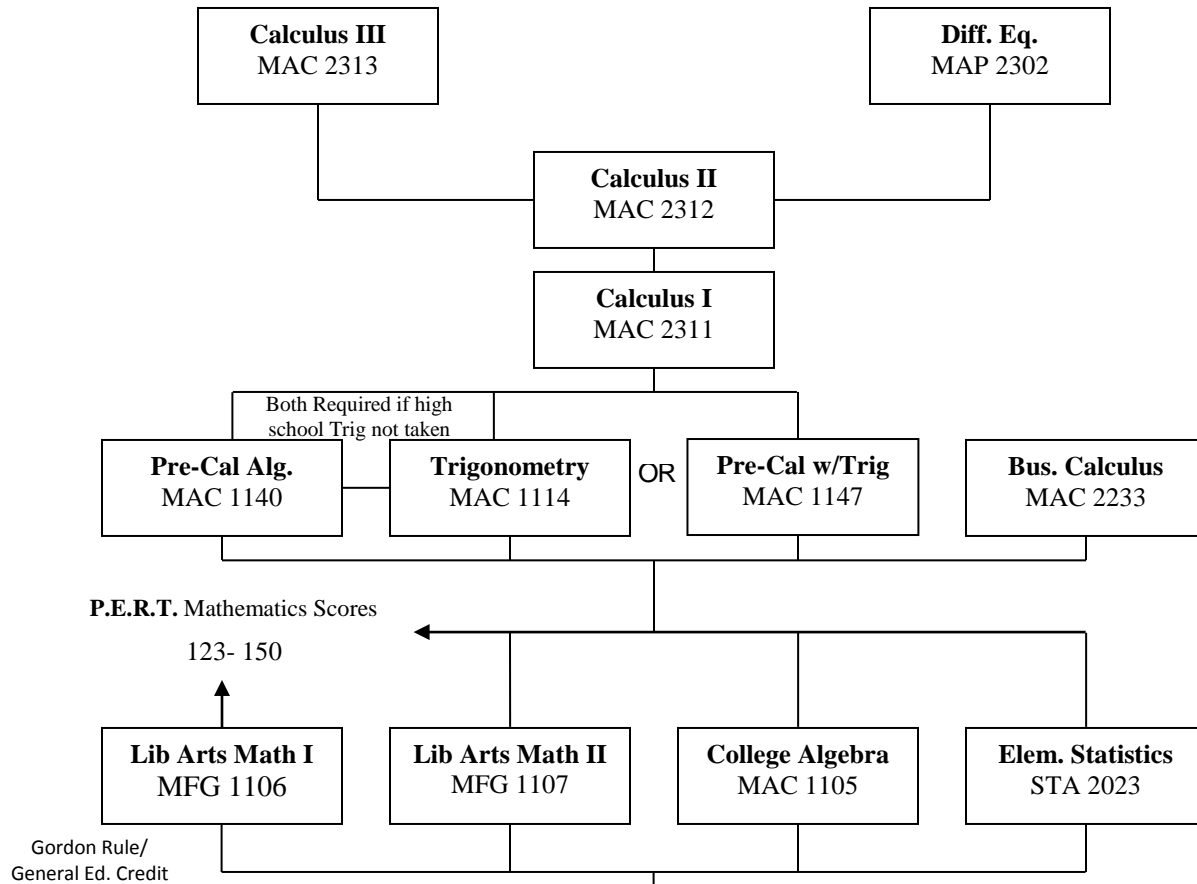

# SEQUENCE OF MATHEMATICS COURSES

## College Credit Courses

## College Credit Gateway Course

P.E.R.T. Mathematics Scores  
114 - 122

**Int. Algebra**  
MAT 1033C

## Developmental Education Courses

P.E.R.T. Mathematics Scores  
96 - 113

**Developmental  
Math II**  
MAT 0028

P.E.R.T. Mathematics Scores  
50 - 95

**Developmental  
Math I**  
MAT 0018