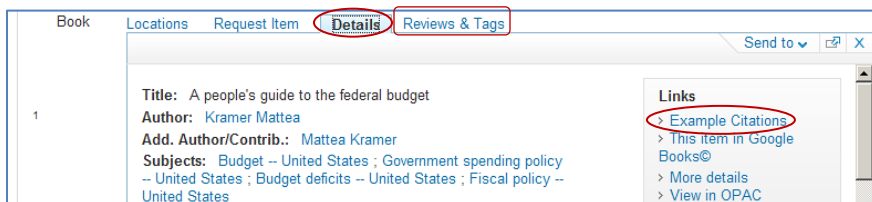

Details may provide *Example Citations* and *More Details* which can include book reviews.
Reviews & Tags allows users to log in and add a Tag to the item.